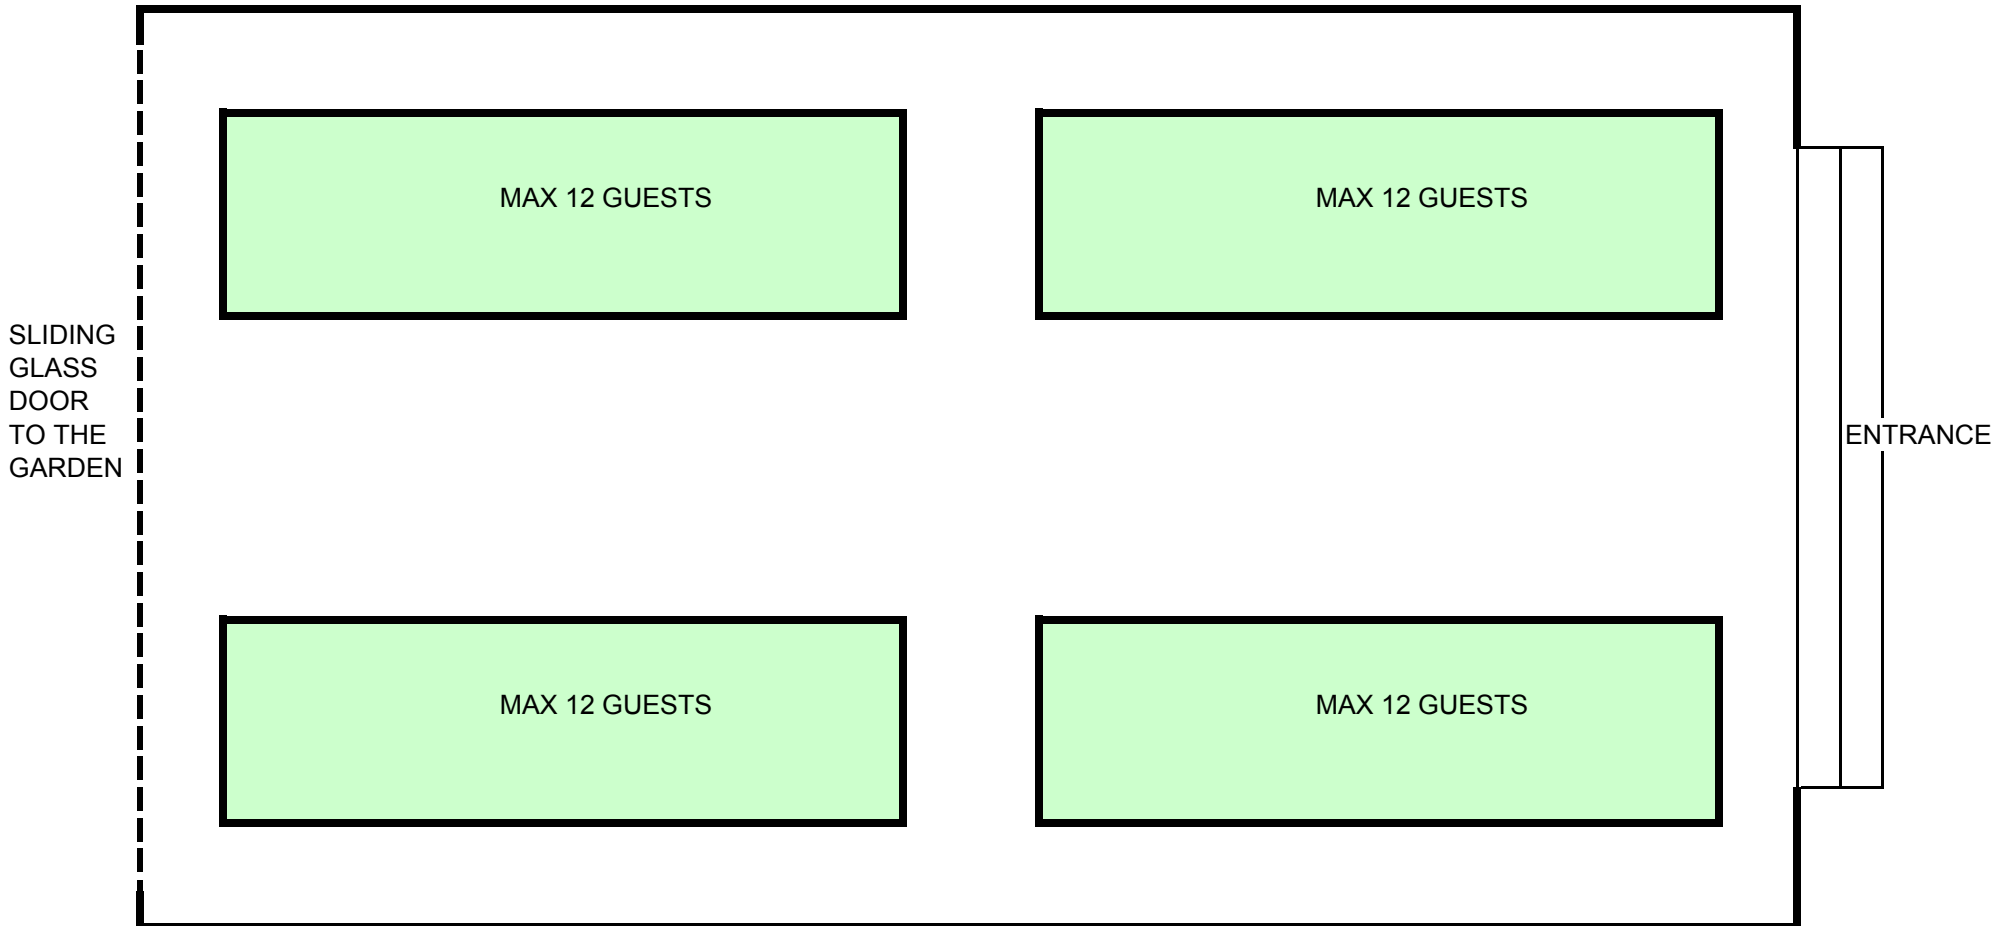

MAIN DINING ROOM

SLIDING
GLASS
DOOR
TO THE
GARDEN

MAX 12 GUESTS

MAX 12 GUESTS

MAX 12 GUESTS

MAX 12 GUESTS

ENTRANCE

GARDEN ROOM

MAX 15 GUESTS

MAX 15 GUESTS

ENTRANCE
SLIDING
GLASS
DOOR

WINE CELLAR ROOM